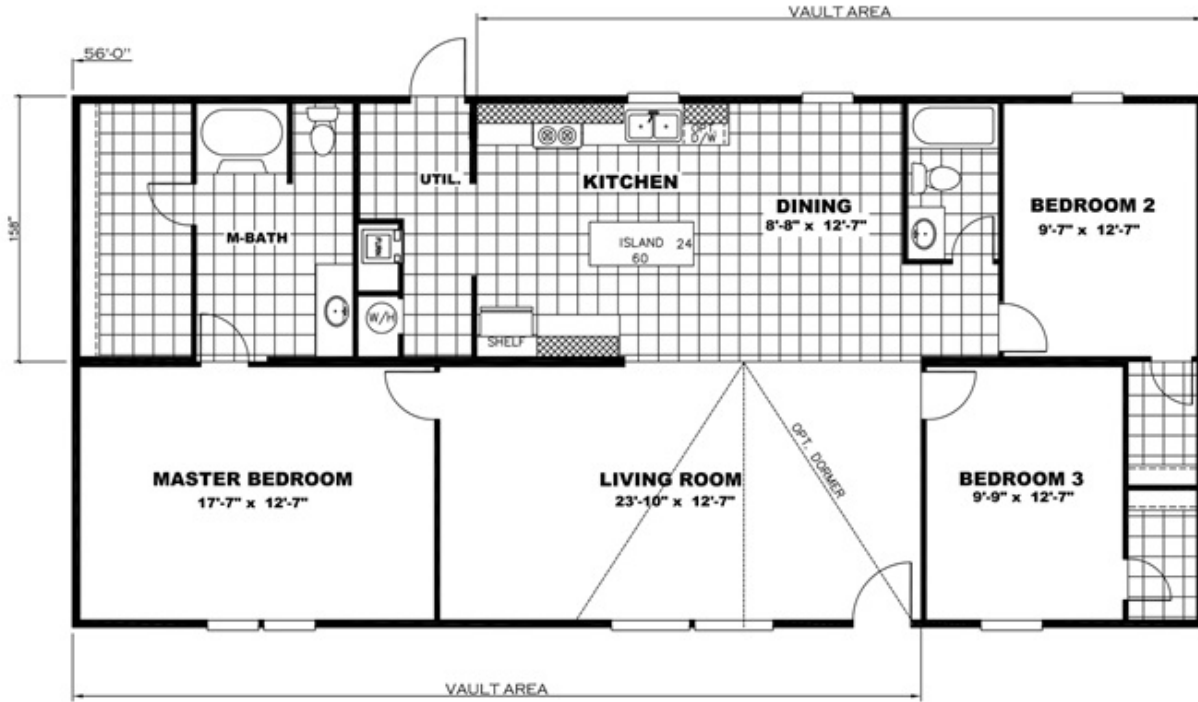

The Touchdown

The Touchdown

Floor plan number: CWP030377TNAB

3 beds • 2 baths • 1568 sq.ft. • 28' width • 56' depth

Our home building facilities invest in continuous product and process improvements. Plans, dimensions, features, materials, specifications and availability are subject to change without notice or obligation. Renderings and floor plans are representative likenesses of our homes and may differ from the actual homes. We invite you to tour a Home Center near you and inspect the highest value in quality housing available or call (704) 528-7960 to speak with a Home Consultant. Copyright 2017, CMH. All rights reserved.