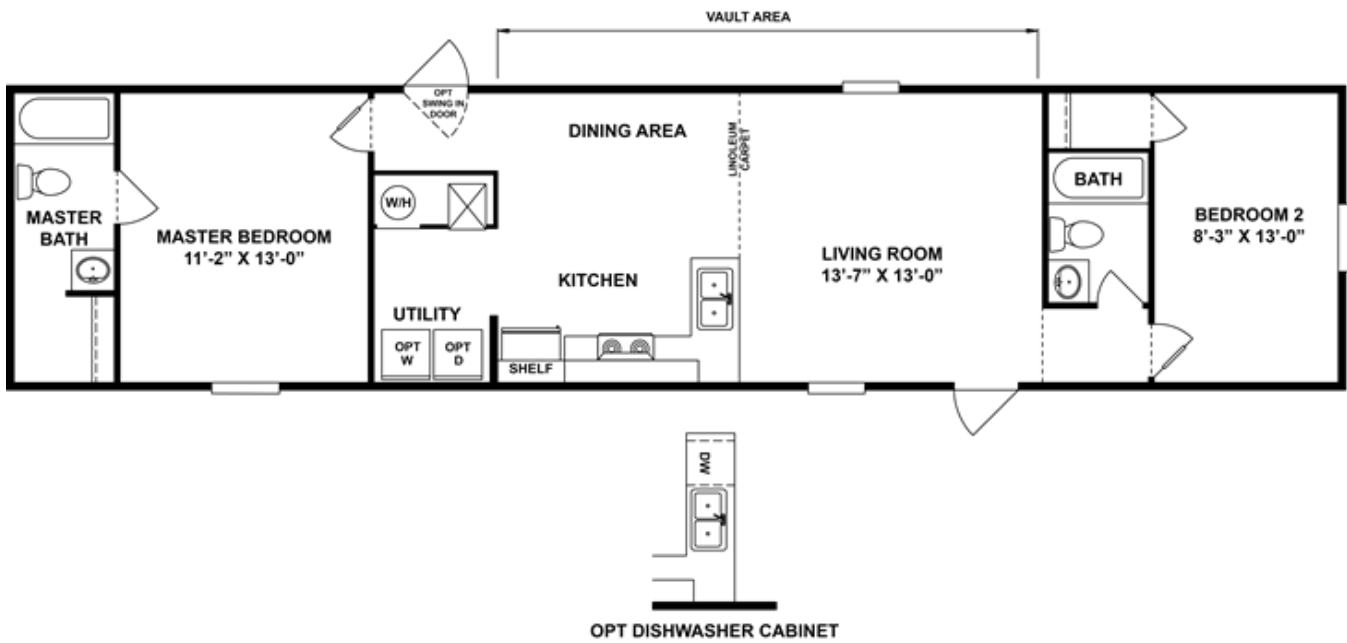

DELIGHT

DELIGHT Floor plan number: CWP035454TN

2 beds • 2 baths • 840 sq.ft. • 14' width • 60' depth

Our home building facilities invest in continuous product and process improvements. Plans, dimensions, features, materials, specifications and availability are subject to change without notice or obligation. Renderings and floor plans are representative likenesses of our homes and may differ from the actual homes. We invite you to tour a Home Center near you and inspect the highest value in quality housing available or call (704) 528-7960 to speak with a Home Consultant. Copyright 2017, CMH. All rights reserved.